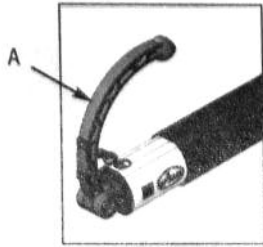

Code: 28300

Operating Instructions

User Instructions for Search Mirror Telescopic Arm

Extending the Arm

To extend the arm rotate the mirror mount (A) until the locking mechanism is disengaged, see fig. 1. Once disengaged pull the base of the mirror mount away from the handle until each section is fully extended and locked into position, see fig.2.

Fig 1.

Fig 2.

Collapsing the Arm

To collapse the arm press and hold the handle button (B) and push at opposite ends of the arm until fully collapsed, see fig. 3. Rotate the handle mount until the locking mechanism is fully engaged with the hole, see fig. 4.