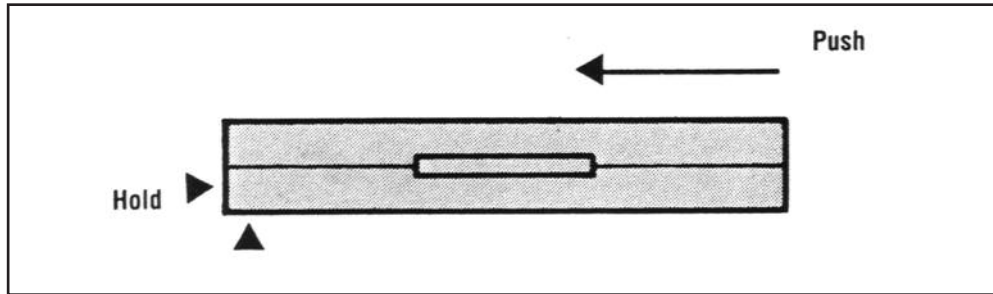

Operating Instructions

Geoscope

Opening

With handle facing you, hold lower left corner and push top right corner until lock releases.

Setting Up

1. Position with concave section facing you.
2. Slide mirrors out to right and left.
3. Swing mirrors upward to rest on stops.
4. The eyepiece rests on locating holes.