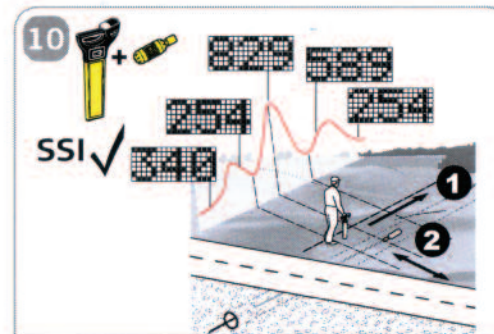

Operating Instructions

EZiCAT i500/i550

Quick Start

Version 1.0

	50Hz	60Hz
North America	---	Canada, United States, Mexico
Central America	Barbados, Jamaica, Netherland Antilles	Bahamas, Belize, Bermuda, Costa Rica, Cuba, Dominican Republic, El Salvador, Guatemala, Haiti, Honduras, Nicaragua, Panama, Puerto Rico, Trinidad & Tobago, Virgin Islands
South America	Argentina, Bolivia, Chile, French Guiana, Uruguay	Brazil, Colombia, Ecuador, Guyana, Paraguay, Peru, Surinam, Venezuela
Australia, Oceania	Australia, Fiji Islands, New Zealand, Solomon Island, Tonga	---
Europe	✓	---
Africa	✓	Liberia
Asia	✓	Bahrain, India, Japan, Korea (South), Philippines, Taiwan