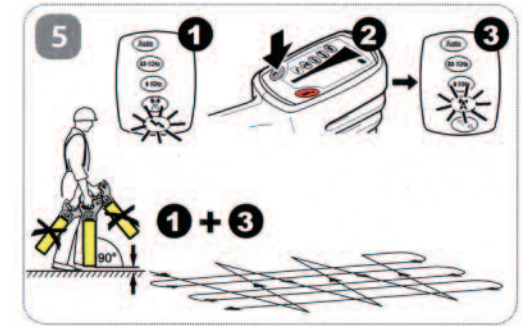

Operating Instructions

EZiCAT i500/i550

Quick Start

Version 1.0

	50Hz	60Hz
North America	---	Canada, United States, Mexico
Central America	Barbados, Jamaica, Netherland Antilles	Bahamas, Belize, Bermuda, Costa Rica, Cuba, Dominican Republic, El Salvador, Guatemala, Haiti, Honduras, Nicaragua, Panama, Puerto Rico, Trinidad & Tobago, Virgin Islands
South America	Argentina, Bolivia, Chile, French Guiana, Uruguay	Brazil, Colombia, Ecuador, Guyana, Paraguay, Peru, Surinam, Venezuela
Australia, Oceania	Australia, Fiji Islands, New Zealand, Solomon Island, Tonga	---
Europe	✓	---
Africa	✓	Liberia
Asia	✓	Bahrain, India, Japan, Korea (South), Philippines, Taiwan