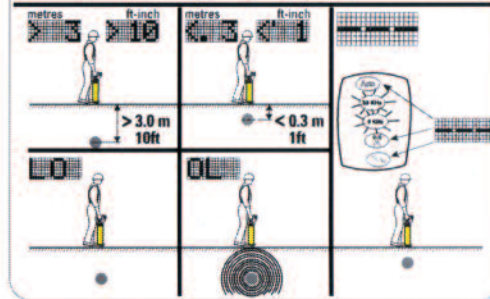

Operating Instructions

EZiCAT i500/i550

Quick Start

Version 1.0

	50Hz	60Hz
North America	---	Canada, United States, Mexico
Central America	Barbados, Jamaica, Netherland Antilles	Bahamas, Belize, Bermuda, Costa Rica, Cuba, Dominican Republic, El Salvador, Guatemala, Haiti, Honduras, Nicaragua, Panama, Puerto Rico, Trinidad & Tobago, Virgin Islands
South America	Argentina, Bolivia, Chile, French Guiana, Uruguay	Brazil, Colombia, Ecuador, Guyana, Paraguay, Peru, Surinam, Venezuela
Australia, Oceania	Australia, Fiji Islands, New Zealand, Solomon Island, Tonga	---
Europe	✓	---
Africa	✓	Liberia
Asia	✓	Bahrain, India, Japan, Korea (South), Philippines, Taiwan