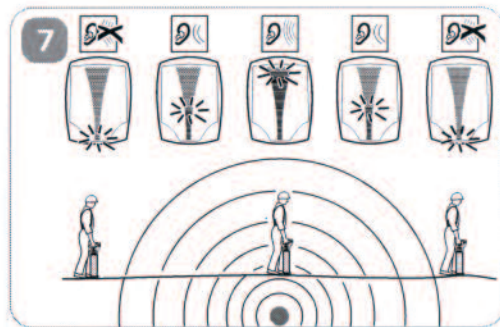

Operating Instructions

EZiCAT i500/i550

Quick Start

Version 1.0

	50Hz	60Hz
North America	---	Canada, United States, Mexico
Central America	Barbados, Jamaica, Netherland Antilles	Bahamas, Belize, Bermuda, Costa Rica, Cuba, Dominican Republic, El Salvador, Guatemala, Haiti, Honduras, Nicaragua, Panama, Puerto Rico, Trinidad & Tobago, Virgin Islands
South America	Argentina, Bolivia, Chile, French Guiana, Uruguay	Brazil, Colombia, Ecuador, Guyana, Paraguay, Peru, Surinam, Venezuela
Australia, Oceania	Australia, Fiji Islands, New Zealand, Solomon Island, Tonga	---
Europe	✓	---
Africa	✓	Liberia
Asia	✓	Bahrain, India, Japan, Korea (South), Philippines, Taiwan