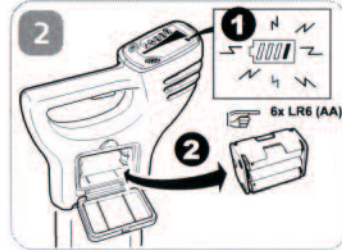

Operating Instructions

EZiCAT i500/i550

Quick Start

Version 1.0

	50Hz	60Hz
North America	---	Canada, United States, Mexico
Central America	Barbados, Jamaica, Netherland Antilles	Bahamas, Belize, Bermuda, Costa Rica, Cuba, Dominican Republic, El Salvador, Guatemala, Haiti, Honduras, Nicaragua, Panama, Puerto Rico, Trinidad & Tobago, Virgin Islands
South America	Argentina, Bolivia, Chile, French Guiana, Uruguay	Brazil, Colombia, Ecuador, Guyana, Paraguay, Peru, Surinam, Venezuela
Australia, Oceania	Australia, Fiji Islands, New Zealand, Solomon Island, Tonga	---
Europe	✓	---
Africa	✓	Liberia
Asia	✓	Bahrain, India, Japan, Korea (South), Philippines, Taiwan