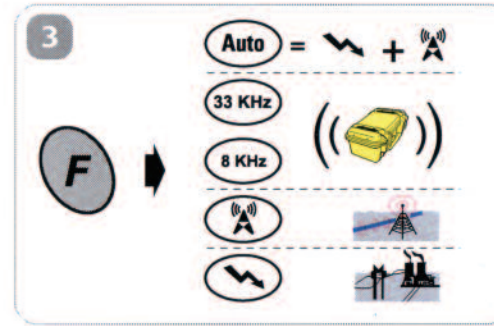

Operating Instructions

EZiCAT i500/i550

Quick Start

Version 1.0

	50Hz	60Hz
North America	---	Canada, United States, Mexico
Central America	Barbados, Jamaica, Netherland Antilles	Bahamas, Belize, Bermuda, Costa Rica, Cuba, Dominican Republic, El Salvador, Guatemala, Haiti, Honduras, Nicaragua, Panama, Puerto Rico, Trinidad & Tobago, Virgin Islands
South America	Argentina, Bolivia, Chile, French Guiana, Uruguay	Brazil, Colombia, Ecuador, Guyana, Paraguay, Peru, Surinam, Venezuela
Australia, Oceania	Australia, Fiji Islands, New Zealand, Solomon Island, Tonga	---
Europe	✓	---
Africa	✓	Liberia
Asia	✓	Bahrain, India, Japan, Korea (South), Philippines, Taiwan