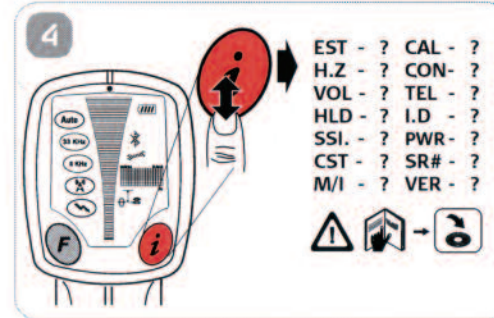

Operating Instructions

EZiCAT i500/i550

Quick Start

Version 1.0

	50Hz	60Hz
North America	---	Canada, United States, Mexico
Central America	Barbados, Jamaica, Netherland Antilles	Bahamas, Belize, Bermuda, Costa Rica, Cuba, Dominican Republic, El Salvador, Guatemala, Haiti, Honduras, Nicaragua, Panama, Puerto Rico, Trinidad & Tobago, Virgin Islands
South America	Argentina, Bolivia, Chile, French Guiana, Uruguay	Brazil, Colombia, Ecuador, Guyana, Paraguay, Peru, Surinam, Venezuela
Australia, Oceania	Australia, Fiji Islands, New Zealand, Solomon Island, Tonga	---
Europe	✓	---
Africa	✓	Liberia
Asia	✓	Bahrain, India, Japan, Korea (South), Philippines, Taiwan