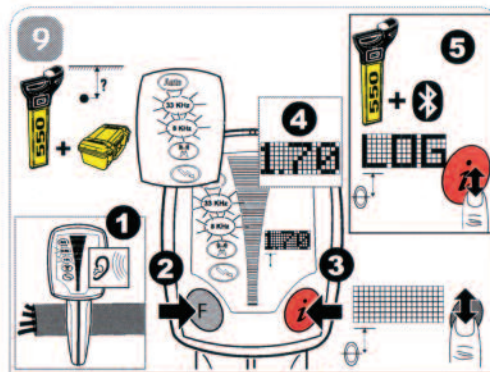

Operating Instructions

EZiCAT i500/i550

Quick Start

Version 1.0

	50Hz	60Hz
North America	---	Canada, United States, Mexico
Central America	Barbados, Jamaica, Netherland Antilles	Bahamas, Belize, Bermuda, Costa Rica, Cuba, Dominican Republic, El Salvador, Guatemala, Haiti, Honduras, Nicaragua, Panama, Puerto Rico, Trinidad & Tobago, Virgin Islands
South America	Argentina, Bolivia, Chile, French Guiana, Uruguay	Brazil, Colombia, Ecuador, Guyana, Paraguay, Peru, Surinam, Venezuela
Australia, Oceania	Australia, Fiji Islands, New Zealand, Solomon Island, Tonga	---
Europe	✓	---
Africa	✓	Liberia
Asia	✓	Bahrain, India, Japan, Korea (South), Philippines, Taiwan