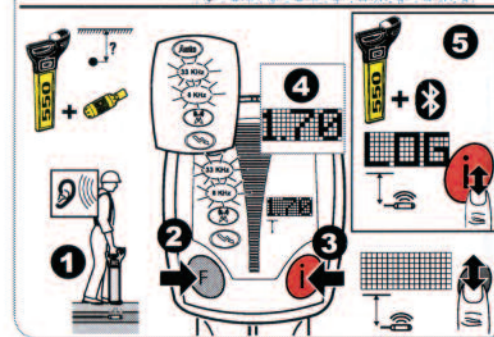

Operating Instructions

EZiCAT i500/i550

Quick Start

Version 1.0

	50Hz	60Hz
North America	---	Canada, United States, Mexico
Central America	Barbados, Jamaica, Netherland Antilles	Bahamas, Belize, Bermuda, Costa Rica, Cuba, Dominican Republic, El Salvador, Guatemala, Haiti, Honduras, Nicaragua, Panama, Puerto Rico, Trinidad & Tobago, Virgin Islands
South America	Argentina, Bolivia, Chile, French Guiana, Uruguay	Brazil, Colombia, Ecuador, Guyana, Paraguay, Peru, Surinam, Venezuela
Australia, Oceania	Australia, Fiji Islands, New Zealand, Solomon Island, Tonga	---
Europe	✓	---
Africa	✓	Liberia
Asia	✓	Bahrain, India, Japan, Korea (South), Philippines, Taiwan