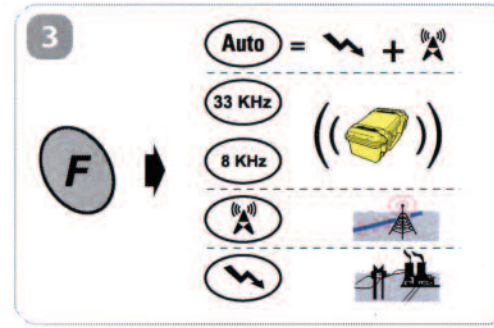

EZiCAT i500/i550

Quick Start

Version 1.0

	50Hz	60Hz
North America	---	Canada, United States, Mexico
Central America	Barbados, Jamaica, Netherland Antilles	Bahamas, Belize, Bermuda, Costa Rica, Cuba, Dominican Republic, El Salvador, Guatemala, Haiti, Honduras, Nicaragua, Panama, Puerto Rico, Trinidad & Tobago, Virgin Islands
South America	Argentina, Bolivia, Chile, French Guiana, Uruguay	Brazil, Colombia, Ecuador, Guyana, Paraguay, Peru, Surinam, Venezuela
Australia, Oceania	Australia, Fiji Islands, New Zealand, Solomon Island, Tonga	---
Europe	✓	---
Africa	✓	Liberia
Asia	✓	Bahrain, India, Japan, Korea (South), Philippines, Taiwan