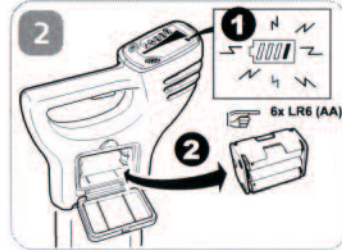

EZiCAT i500/i550

Quick Start

Version 1.0

	50Hz	60Hz
North America	---	Canada, United States, Mexico
Central America	Barbados, Jamaica, Netherland Antilles	Bahamas, Belize, Bermuda, Costa Rica, Cuba, Dominican Republic, El Salvador, Guatemala, Haiti, Honduras, Nicaragua, Panama, Puerto Rico, Trinidad & Tobago, Virgin Islands
South America	Argentina, Bolivia, Chile, French Guiana, Uruguay	Brazil, Colombia, Ecuador, Guyana, Paraguay, Peru, Surinam, Venezuela
Australia, Oceania	Australia, Fiji Islands, New Zealand, Solomon Island, Tonga	---
Europe	✓	---
Africa	✓	Liberia
Asia	✓	Bahrain, India, Japan, Korea (South), Philippines, Taiwan