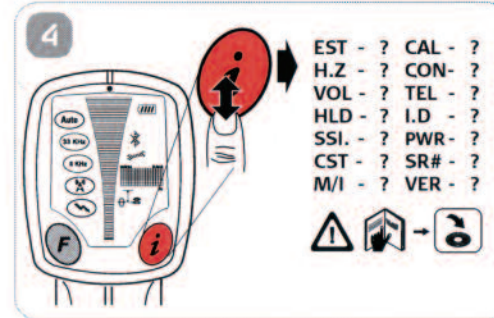

EZiCAT i500/i550

Quick Start

Version 1.0

	50Hz	60Hz
North America	---	Canada, United States, Mexico
Central America	Barbados, Jamaica, Netherland Antilles	Bahamas, Belize, Bermuda, Costa Rica, Cuba, Dominican Republic, El Salvador, Guatemala, Haiti, Honduras, Nicaragua, Panama, Puerto Rico, Trinidad & Tobago, Virgin Islands
South America	Argentina, Bolivia, Chile, French Guiana, Uruguay	Brazil, Colombia, Ecuador, Guyana, Paraguay, Peru, Surinam, Venezuela
Australia, Oceania	Australia, Fiji Islands, New Zealand, Solomon Island, Tonga	---
Europe	✓	---
Africa	✓	Liberia
Asia	✓	Bahrain, India, Japan, Korea (South), Philippines, Taiwan