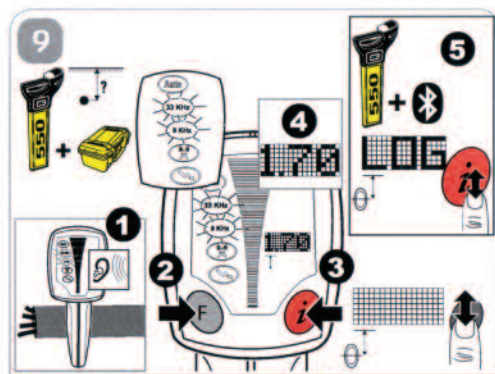

EZiCAT i500/i550

Quick Start

Version 1.0

	50Hz	60Hz
North America	---	Canada, United States, Mexico
Central America	Barbados, Jamaica, Netherland Antilles	Bahamas, Belize, Bermuda, Costa Rica, Cuba, Dominican Republic, El Salvador, Guatemala, Haiti, Honduras, Nicaragua, Panama, Puerto Rico, Trinidad & Tobago, Virgin Islands
South America	Argentina, Bolivia, Chile, French Guiana, Uruguay	Brazil, Colombia, Ecuador, Guyana, Paraguay, Peru, Surinam, Venezuela
Australia, Oceania	Australia, Fiji Islands, New Zealand, Solomon Island, Tonga	---
Europe	✓	---
Africa	✓	Liberia
Asia	✓	Bahrain, India, Japan, Korea (South), Philippines, Taiwan